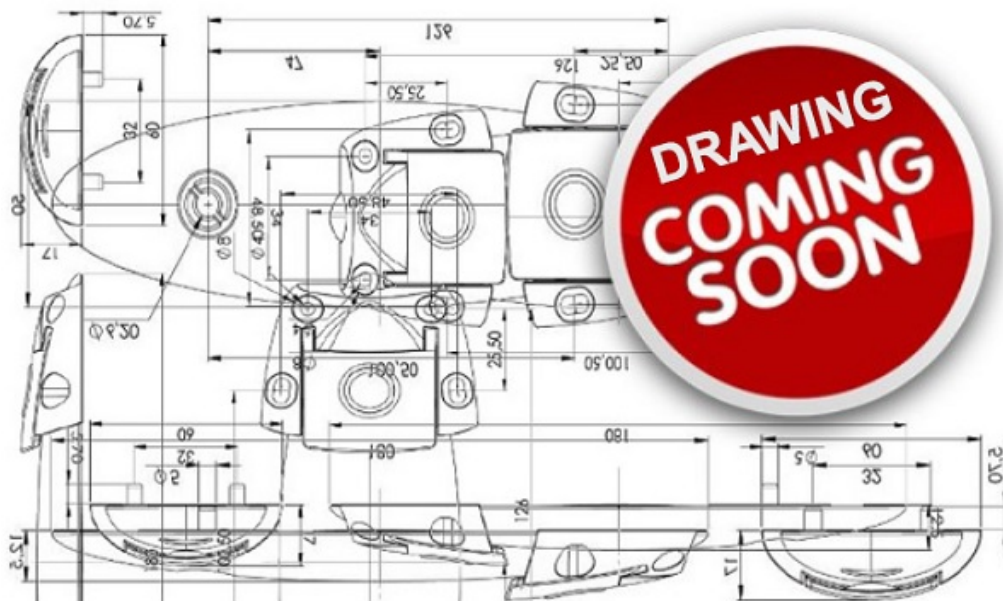

PRODUCT SHEET

Description:

Male Connecting Screw, Bore 8mm, M6x14mm, Steel Nickel Pl.

Item number:

11.06.905-0

Units	Box	Carton	HS Code	Barcode
Pcs.	1	1500	7318155898	
				5704866015349

SISO A/S

Mileparken 11
DK-2740 Skovlunde
Denmark
VAT: DK 24786013

Phone +45 45 830 900

www.siso.dk
siso@siso.dk

Danske Bank
Nytorv Branch
Copenhagen
SWIFT: DABADKKK

Account no.
4180 3112 112936
IBAN Account
DK7230003112112936